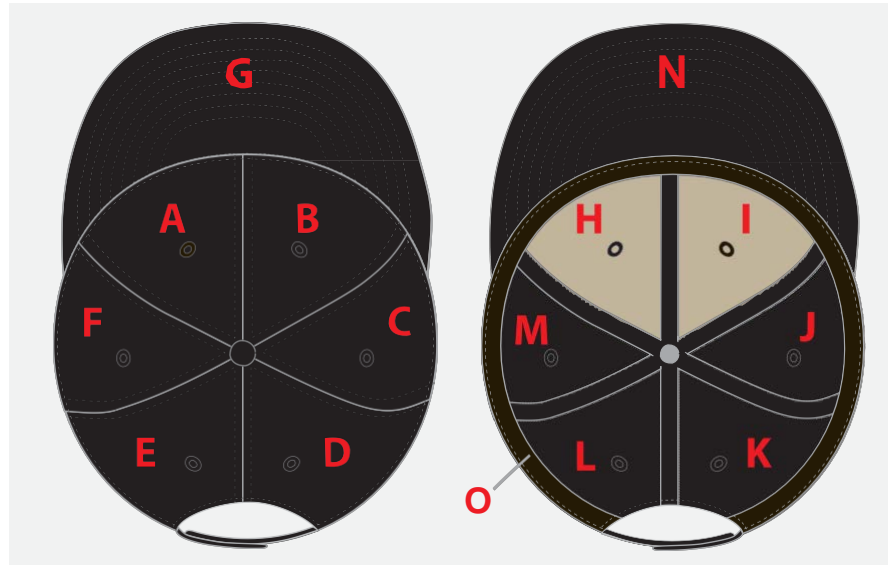

Star Cap Co., Ltd.

flat brim snap back - 6 panels

exterior

PANEL: COLOR / SWATCH: FABRIC:

- A type pantone here 100% cotton twill
- B type pantone here 100% cotton twill
- C type pantone here 100% cotton twill
- D type pantone here 100% cotton twill
- E type pantone here 100% cotton twill
- F type pantone here 100% cotton twill

TOP BUTTON:

- type pantone here 100% cotton twill

brim

PANEL: COLOR / SWATCH: FABRIC:

TOP VISOR

- G type pantone here 100% cotton twill

UNDER VISOR:

- N type pantone here 100% cotton twill

STYLE OF FLAT BRIM:

- Regular Brim
- Sandwich
- Flip Visor

SHAPE OF FLAT BRIM:

interior lining

PANEL: COLOR / SWATCH: FABRIC:

- H - -
- I - -
- J - -
- K - -
- L - -
- M - -

SWEATBAND:

- O black 5mm wrapped foam