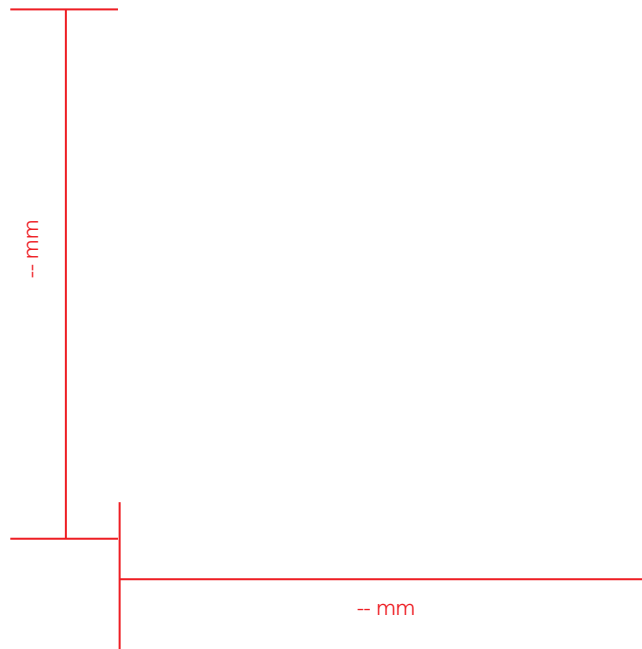

bucket hat

ADDITIONAL ARTWORK FILES: