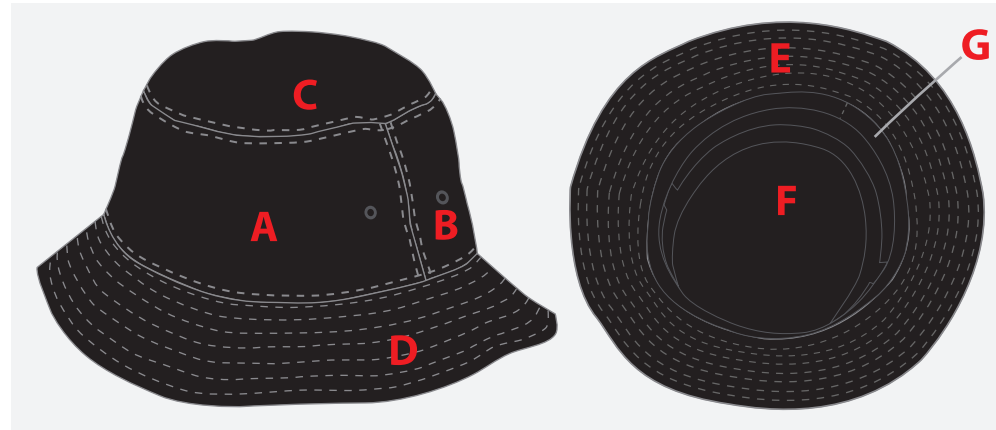

Star Cap Co., Ltd.

bucket hat

exterior

PANEL: COLOR / SWATCH: FABRIC:
 A - 100% cotton twill
 B - 100% cotton twill
 C - 100% cotton twill

brim

PANEL: COLOR / SWATCH: FABRIC:
 TOP VISOR
 D - 100% cotton twill
 UNDER VISOR:
 E - 100% cotton twill

interior lining

PANEL: COLOR / SWATCH: FABRIC:
 F - -

SWEATBAND:
 G black wrapped foam

eyelets

PANEL: THREAD COLOR:
 A to match panel color
 B to match panel color

stitching

PANEL: COLOR:
 A to match panel
 B to match panel
 C to match panel
 TOP VISOR:
 D to match visor
 UNDER VISOR:
 E to match visor

interior taping

TAPING COLOR: Black SCREEN PRINT COLOR: Type pantone here Type pantone here

Star Cap Co., Ltd.

bucket hat

ADDITIONAL ARTWORK FILES:

front panels

embroidery

EMBROIDERY
TYPE: (3D / FLAT)