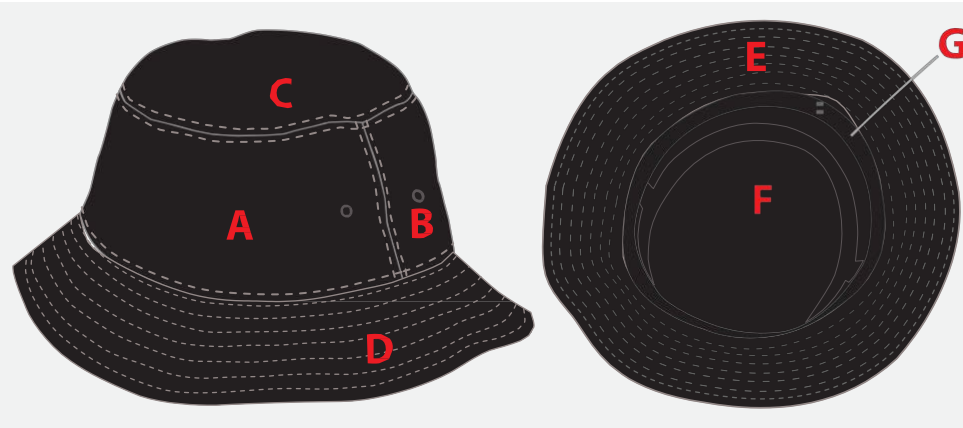

Star Cap Co., Ltd.

bucket hat

exterior

PANEL: COLOR / SWATCH: FABRIC:
A - 100% cotton twill
B - 100% cotton twill
C - 100% cotton twill

interior lining

PANEL: COLOR / SWATCH: FABRIC:

F -

SWEATBAND:

G black wrapped foam

interior taping

TAPING COLOR: Black

SCREEN PRINT COLOR: Type pantone here Type pantone here

eyelets

PANEL: THREAD COLOR:

A to match panel color
B to match panel color

stitching

PANEL: COLOR:

A to match panel
B to match panel
C to match panel

TOP VISOR:

D to match visor

UNDER VISOR:

E to match visor

brim

PANEL: COLOR / SWATCH: FABRIC:
TOP VISOR
D - 100% cotton twill
UNDER VISOR:
E - 100% cotton twill