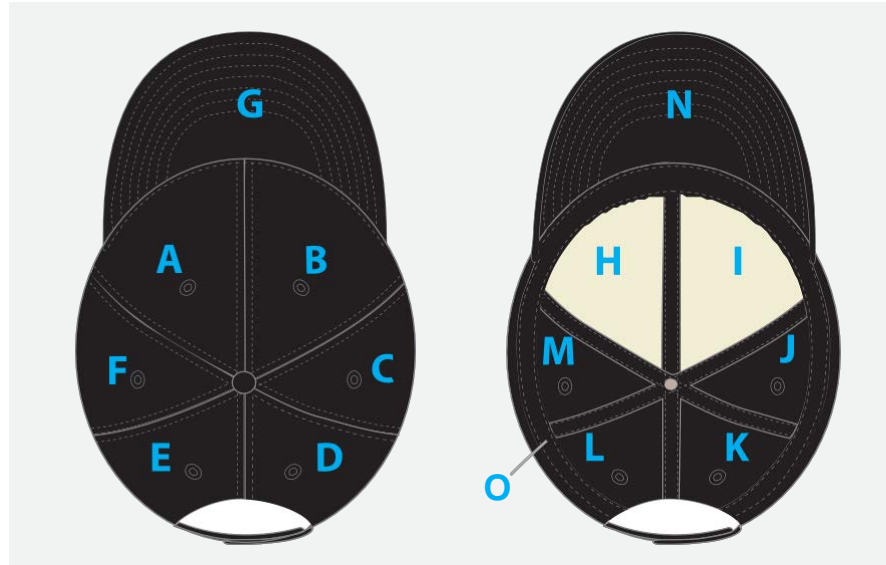

## interior lining

PANEL: COLOR / SWATCH: FABRIC:

- H  -
- I  -
- J  -
- K  -
- L  -
- M  -

SWEATBAND:

- O  Black 100% cotton

## eyelets

PANEL: THREAD COLOR:

- A  to match panel color
- B  to match panel color
- C  to match panel color
- D  to match panel color
- E  to match panel color
- F  to match panel color

## stitching

PANEL: COLOR:

- A  to match panel
- B  to match panel
- C  to match panel
- D  to match panel
- E  to match panel
- F  to match panel

TOP VISOR:

- G  to match visor

UNDER VISOR:

- N  to match visor

## brim

PANEL: COLOR / SWATCH: FABRIC:

TOP VISOR

- G  Black 100% cotton twill

UNDER VISOR:

- N  Black 100% cotton twill

STYLE OF FLAT BRIM:

- Regular Brim
- Sandwich
- Flip Visor