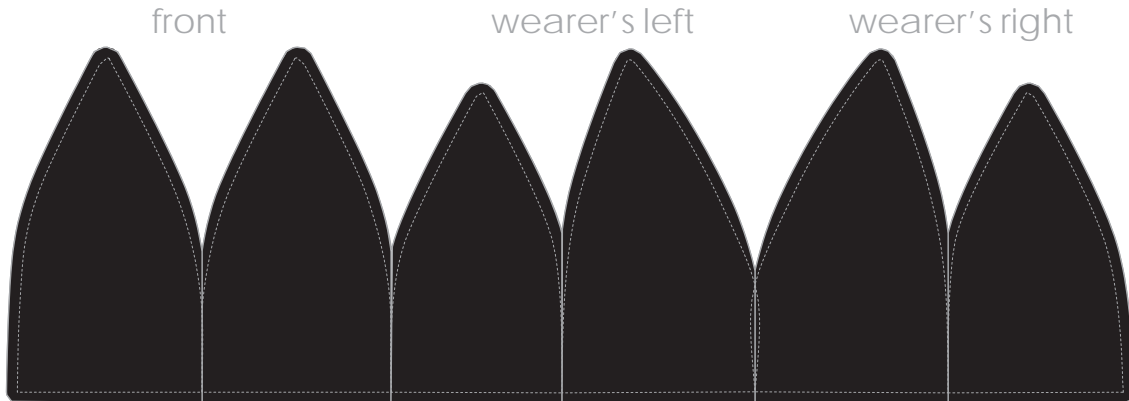

embroidery

EMBROIDERY TYPE: (3D / FLAT) SPECIFY THREAD COLORS:

- 3D type pantone here
- type pantone here
- type pantone here
- type pantone here

PLACEMENT:

Star Cap Co., Ltd.

curved brim stretch band - 6 panels

back & side panels

embroidery

EMBROIDERY TYPE: (3D / FLAT) SPECIFY THREAD COLORS:

- flat type pantone here
- type pantone here
- type pantone here
- type pantone here

PLACEMENT:

insert your logo / embroidery here

Star Cap Co., Ltd.

curved brim stretch band - 6 panels

custom panels

ADDITIONAL ARTWORK FILES:

If you have any custom fabric / prints please insert here. please also supply additional artwork file, with the art 100% to scale. If there is no panel customization, please just leave this section blank

visor top

under visor

front

wearer's left

wearer's right

interior taping

TAPING COLOR: Black

SCREEN PRINT COLOR: Type pantone here Type pantone here