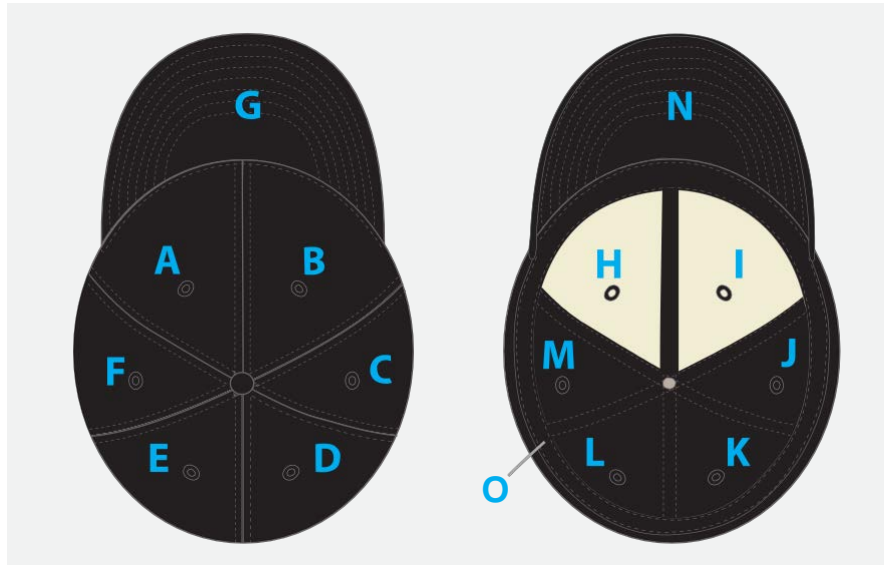

Star Cap Co., Ltd.

curved brim stretch band - 6 panels

exterior

PANEL: COLOR / SWATCH: FABRIC:

- A Black 97% Cotton, 3% Spandex
- B Black 97% Cotton, 3% Spandex
- C Black 97% Cotton, 3% Spandex
- D Black 97% Cotton, 3% Spandex
- E Black 97% Cotton, 3% Spandex
- F Black 97% Cotton, 3% Spandex

TOP BUTTON:

- Black 97% Cotton, 3% Spandex

interior lining

PANEL: COLOR / SWATCH: FABRIC:

- H -
- I -
- J -
- K -
- L -
- M -

SWEATBAND:

- O Black Stretch band

eyelets

PANEL: THREAD COLOR:

- A to match panel color
- B to match panel color
- C to match panel color
- D to match panel color
- E to match panel color
- F to match panel color

stitching

PANEL: COLOR:

- A to match panel
- B to match panel
- C to match panel
- D to match panel
- E to match panel
- F to match panel

TOP VISOR:

- G to match visor

UNDER VISOR:

- N to match visor

brim

PANEL: COLOR / SWATCH: FABRIC:

TOP VISOR

- G Black 97% Cotton, 3% Spandex