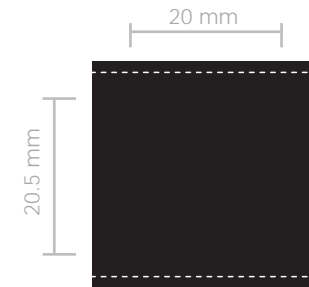

interior labels

Sweatband Labels